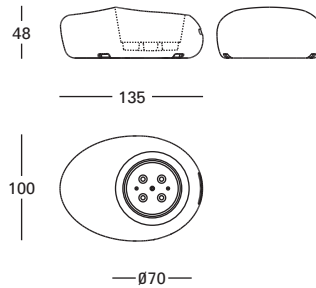

Planter

PHOTOGRAPHERS
Rafael Vargas, Estudicolor

Product specifications are for general information only. Bd reserves the right to change design and finish without prior notice.

Measurements in cm.

Acabados

Polietileno rotomoldeado
colores blanco, beige, verde, azul, rojo, sandstone y millstone.
Sistema opcional de autoriego para interiores (Hobby flower).

Finiture

Polietilene rotostampato, colori bianco, beige, verde, azzurro, rosso, sandstone e millstone.
Sistema opzionale di irrigazione automatica per interni (Hobby flower).

Finishes

Rotomoulded polythene in white, beige, green, blue, red, sandstone and millstone.
Optional automatic watering system for interiors (Hobby flower).

Verarbeitung

Formguss-Polyethylen in den Farben weiß, beige, grün, blau, rot, sandstone und millstone.
Optional automatisches Bewässerungssystem für Innenräume (Hobby flower).

Planter